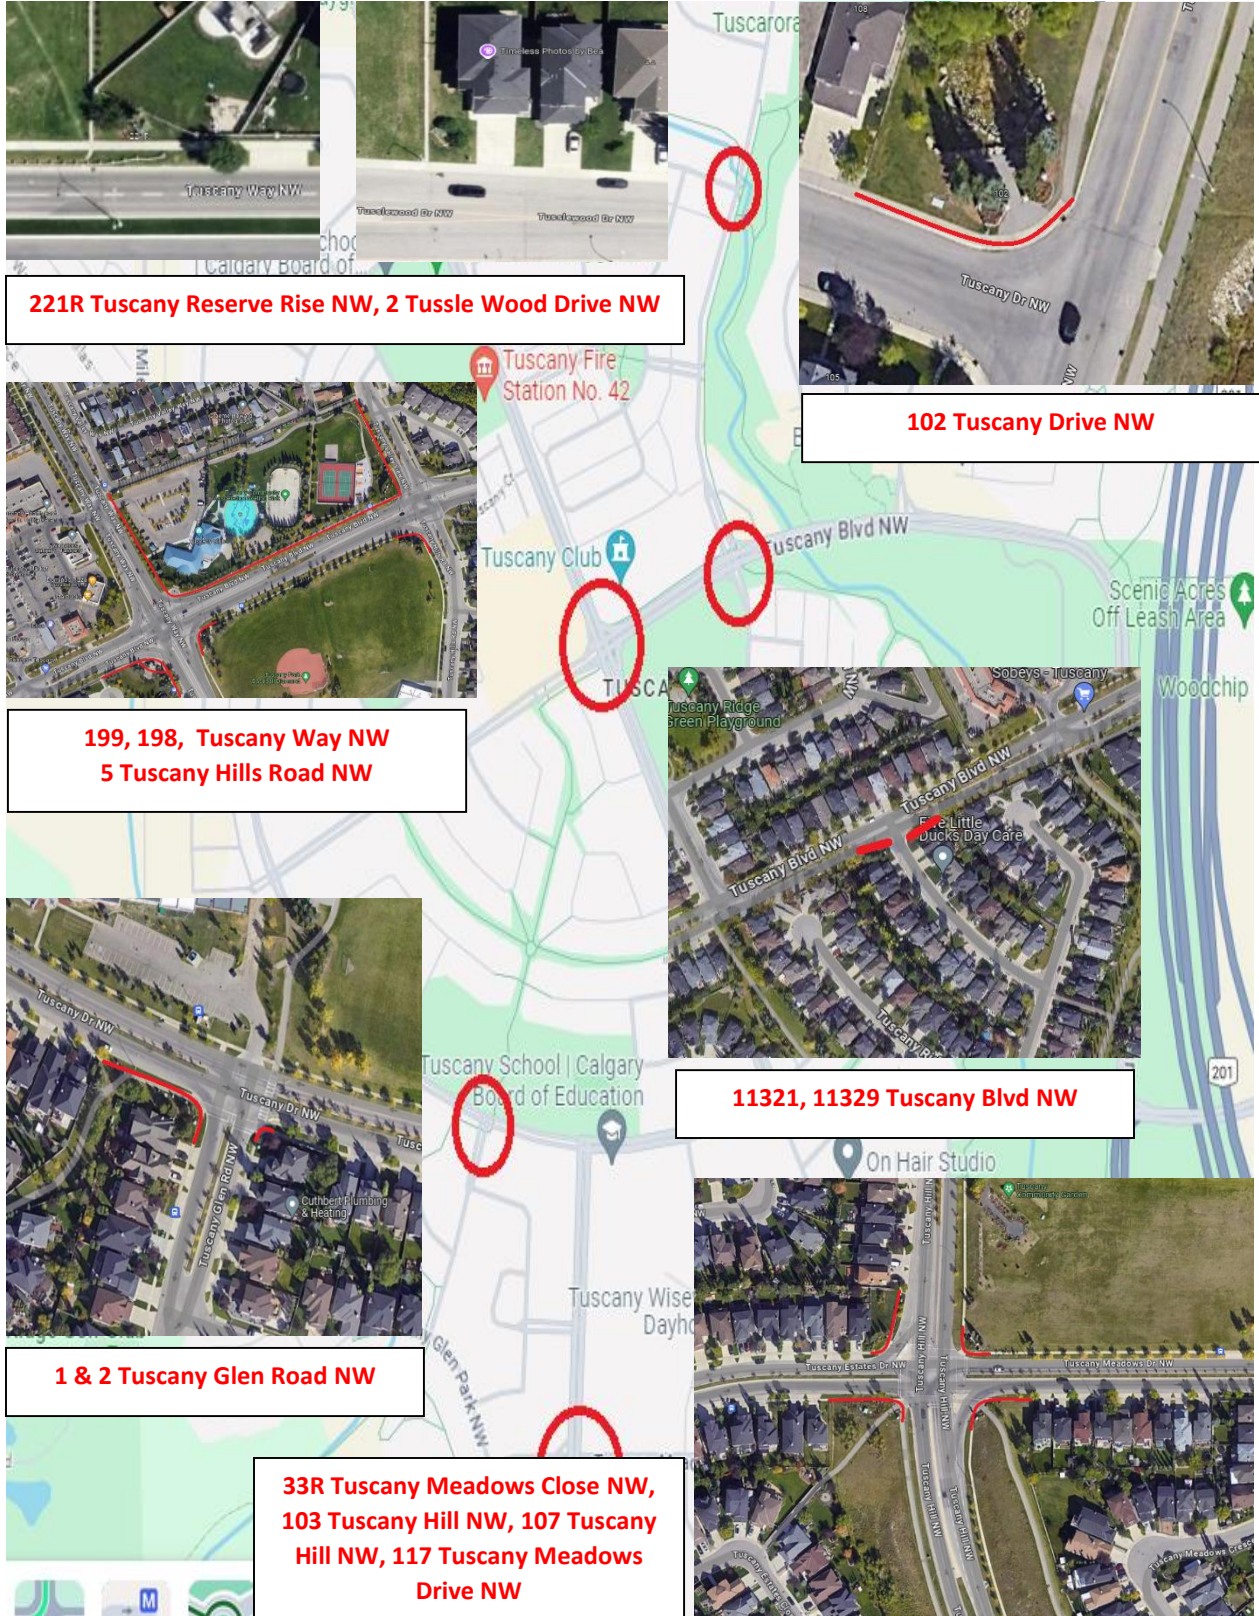

TRA DC CORNER SNOW CLEARING MAP

221R Tuscany Reserve Rise NW, 2 Tussle Wood Drive NW

102 Tuscany Drive NW

199, 198, Tuscany Way NW
5 Tuscany Hills Road NW

11321, 11329 Tuscany Blvd NW

1 & 2 Tuscany Glen Road NW

33R Tuscany Meadows Close NW,
103 Tuscany Hill NW, 107 Tuscany Hill NW,
117 Tuscany Meadows Drive NW